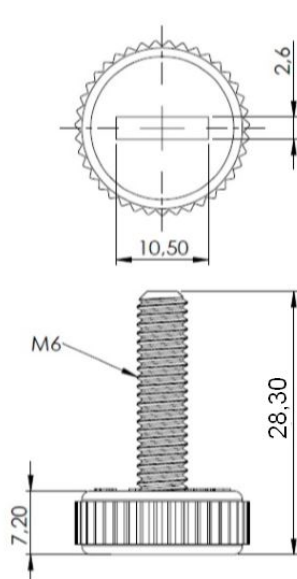

PRODUCT SHEET

Description:

Adjust. Glide Beta, $\varnothing 20$ mm, Black PA, Stud M6x22mm, W/Slot in

Item number:

10.17.053-1

Units	Box	Carton	HS Code	Barcode
Pcs.	500	3000	8302420090	 5704866009287

SISO A/S

Mileparken 11
DK-2740 Skovlunde
Denmark
VAT: DK 24786013

Phone +45 45 830 900

www.siso.dk
siso@siso.dk

Danske Bank
Nytorv Branch
Copenhagen
SWIFT: DABADKKK

Account no.
4180 3112 112936
IBAN Account
DK7230003112112936