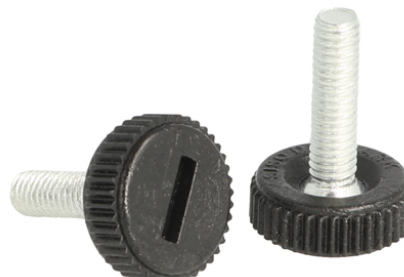

PRODUCT SHEET

Description:

Adjust. Glide Beta, $\varnothing 20$ mm, Black PA, Stud M6x22mm, W/Slot in

Item number:

10.17.053-1

Units	Box	Carton	HS Code	Barcode
Pcs.	500	3000	8302420090	 5704866009287

SISO A/S

Mileparken 11
DK-2740 Skovlunde
Denmark
VAT: DK 24786013

Phone +45 45 830 900

www.siso.dk
siso@siso.dk

Danske Bank
Nytorv Branch
Copenhagen
SWIFT: DABADKKK

Account no.
4180 3112 112936
IBAN Account
DK7230003112112936